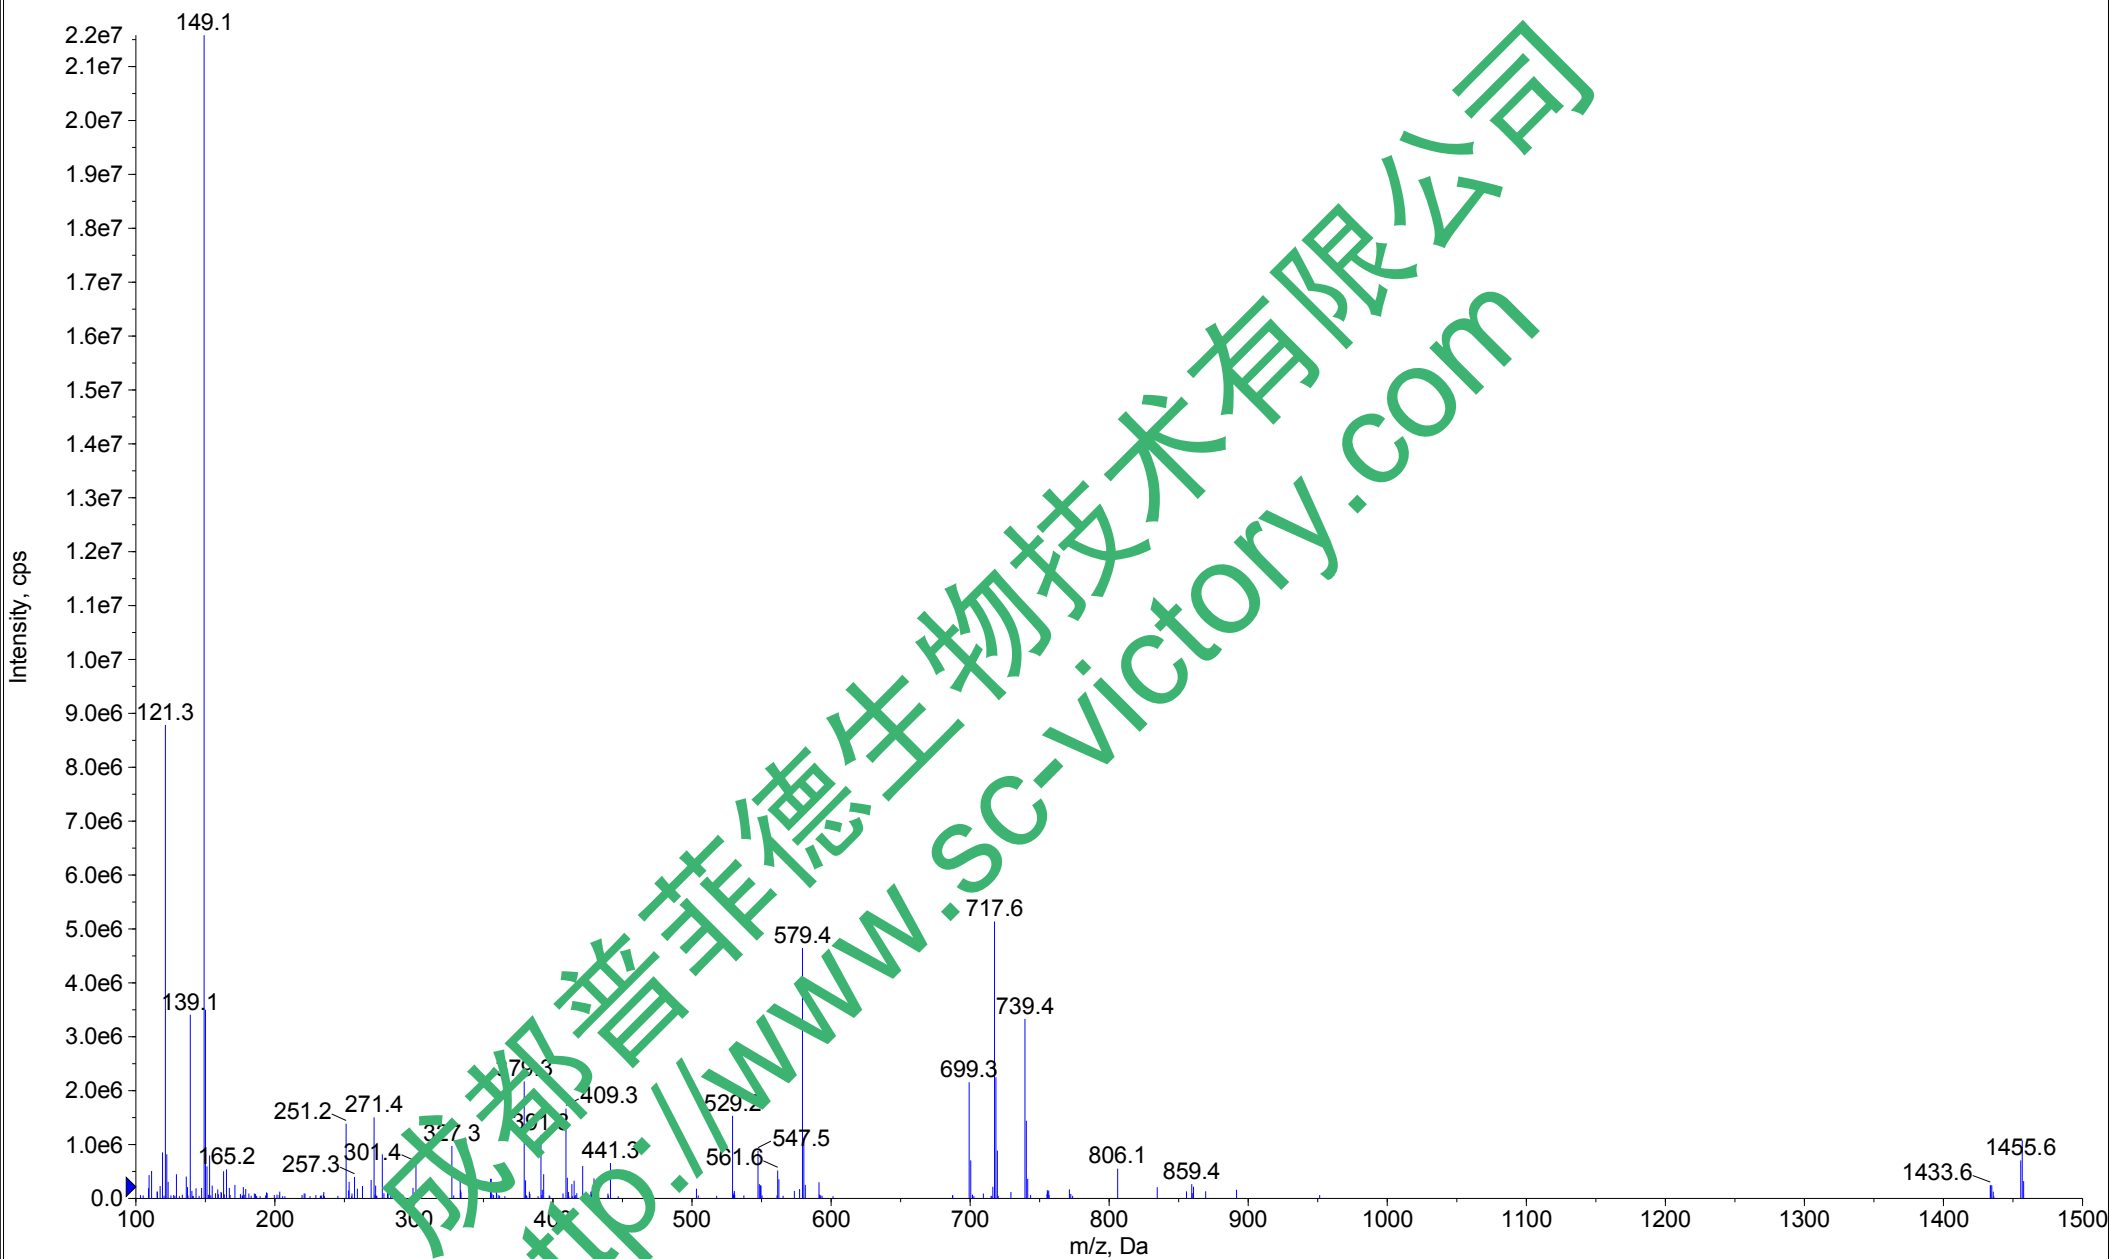

+Q1: 2.807 min from Sample 9 (chahuangsu1) of DataSET1.wiff (Turbo Spray), Centroided

Max. 2.2e7 cps

成都普菲德生物科技有限公司  
http://www.sc-victory.com